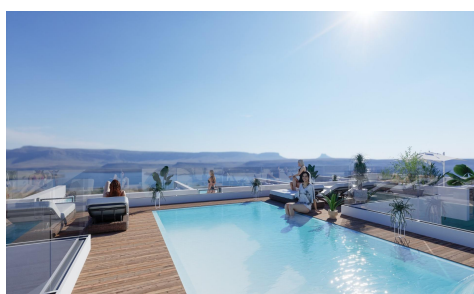

SSD82844E

NEW BUILD PENTHOUSES IN TORREVIEJA €469,000

2

2

64m²

N/A

NEW BUILD PENTHOUSES IN TORREVIEJA New Build avant-garde design five-storey development in Torrevieja with 34 exclusive properties offers a variety of living options, from stylish apartments to penthouses with breathtaking panoramic views. Every corner of residential has been carefully planned to maximise space and natural light, creating bright and welcoming environments that invite well-being. Residential majestically located in the heart of Torrevieja, consolidating itself as a residential development full of elegance and modernity. Its strategic location ensures that residents will feel part of this amazing city with easy access to a variety of services and attractions. It is a unique opportunity to invest...(Ask for More Details!)