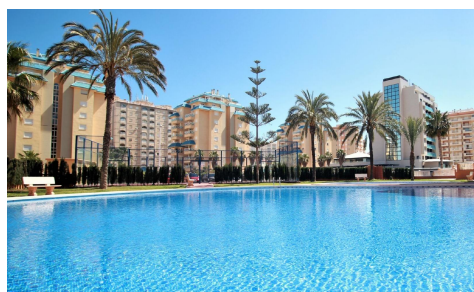

SSD62228Q

BEAUTIFUL SEA VIEW APARTMENTS IN LA MANGA €254,000

3

2

102m²

N/A

BEAUTIFUL SEA VIEW APARTMENTS IN LA MANGA This urbanization is located in the largest expansion area of La Manga. In this new urbanization the homes have been designed to take advantage of every corner of the house, as well as the care in choosing the materials and their design. Apartments with armored entrance door and doors lacquered in white with stainless steel fittings. White, monobloc blinds and double glazing with air chamber. In the master bedroom built-in wardrobe with sliding doors, with a separating shelf in the mezzanine, a bar and a chest of three drawers. Kitchen with...(Ask for More Details!)