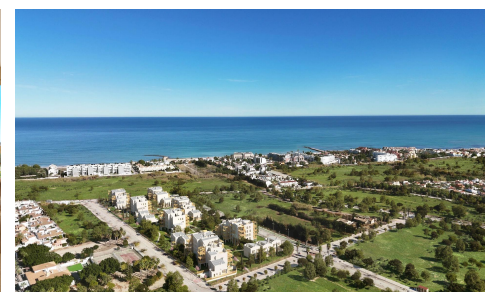

SSD97497Y

**NEW BUILD RESIDENTIAL IN EL VERGEL**

**€366,000**

2

2

66m<sup>2</sup>

N/A

**NEW BUILD RESIDENTIAL IN EL VERGEL** New Build residential complex of 1, 2 and 3 bedrooms apartments and penthouses in El Vergel designed as compact structures a response to the architects and designers constant pursuit of efficiency in the development. These decisions, spread throughout the various key points of the residential area, ensure that your home stays at the right temperature both in winter and summer. The main feature of the properties will be their large terraces. With regular proportions, they are the ideal spaces for outdoor living. The integration of the living room with these spacious terraces will unite your home as a livable volume where...(Ask for More Details!)