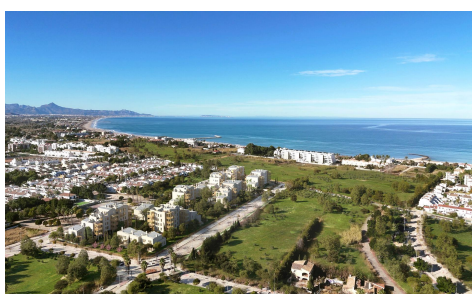

SSD90156W

**NEW BUILD RESIDENTIAL IN EL VERGEL**

**€493,000**

3

3

112m<sup>2</sup>

126m<sup>2</sup>

NEW BUILD RESIDENTIAL IN EL VERGEL New Build residential complex of 1, 2 and 3 bedrooms apartments and penthouses in El Vergel designed as compact structures a response to the architects and designers constant pursuit of efficiency in the development. These decisions, spread throughout the various key points of the residential area, ensure that your home stays at the right temperature both in winter and summer. The main feature of the properties will be their large terraces. With regular proportions, they are the ideal spaces for outdoor living. The integration of the living room with these spacious terraces will unite your home as a livable volume where...(Ask for More Details!)