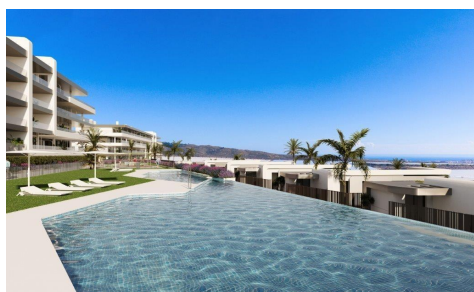

## NEW BUILD RESIDENTIAL COMPLEX NEAR MUTXAMEL

2

2

74m<sup>2</sup>

N/A

NEW BUILD RESIDENTIAL COMPLEX NEAR MUTXAMEL. Come and live in a complex in an area with a high quality of life, located on the Bonalba golf course with stunning sea views near Mutxamel, a short distance from the Alicante Airport, the city of Alicante and the beaches. . Residential complex has 2 and 3 bedrooms apartments with large terraces, and 2, 3 and 4 bedrooms villas. A dream home where you will create the best memories of your life. Exclusive homes with all the necessary amenities close at hand. Unwind after a long working day in the swimming pool of the complex. Every nook and cranny...(Ask for More Details!)