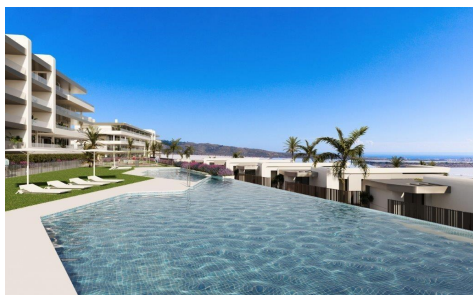

SSD51240Q

NEW BUILD RESIDENTIAL COMPLEX NEAR MUTXAMEL

3

2

92m²

N/A

NEW BUILD RESIDENTIAL COMPLEX NEAR MUTXAMEL. Come and live in a complex in an area with a high quality of life, located on the Bonalba golf course with stunning sea views near Mutxamel, a short distance from the Alicante Airport, the city of Alicante and the beaches. . Residential complex has 2 and 3 bedrooms apartments with large terraces, and 2, 3 and 4 bedrooms villas. A dream home where you will create the best memories of your life. Exclusive homes with all the necessary amenities close at hand. Unwind after a long working day in the swimming pool of the complex. Every nook and cranny...(Ask for More Details!)