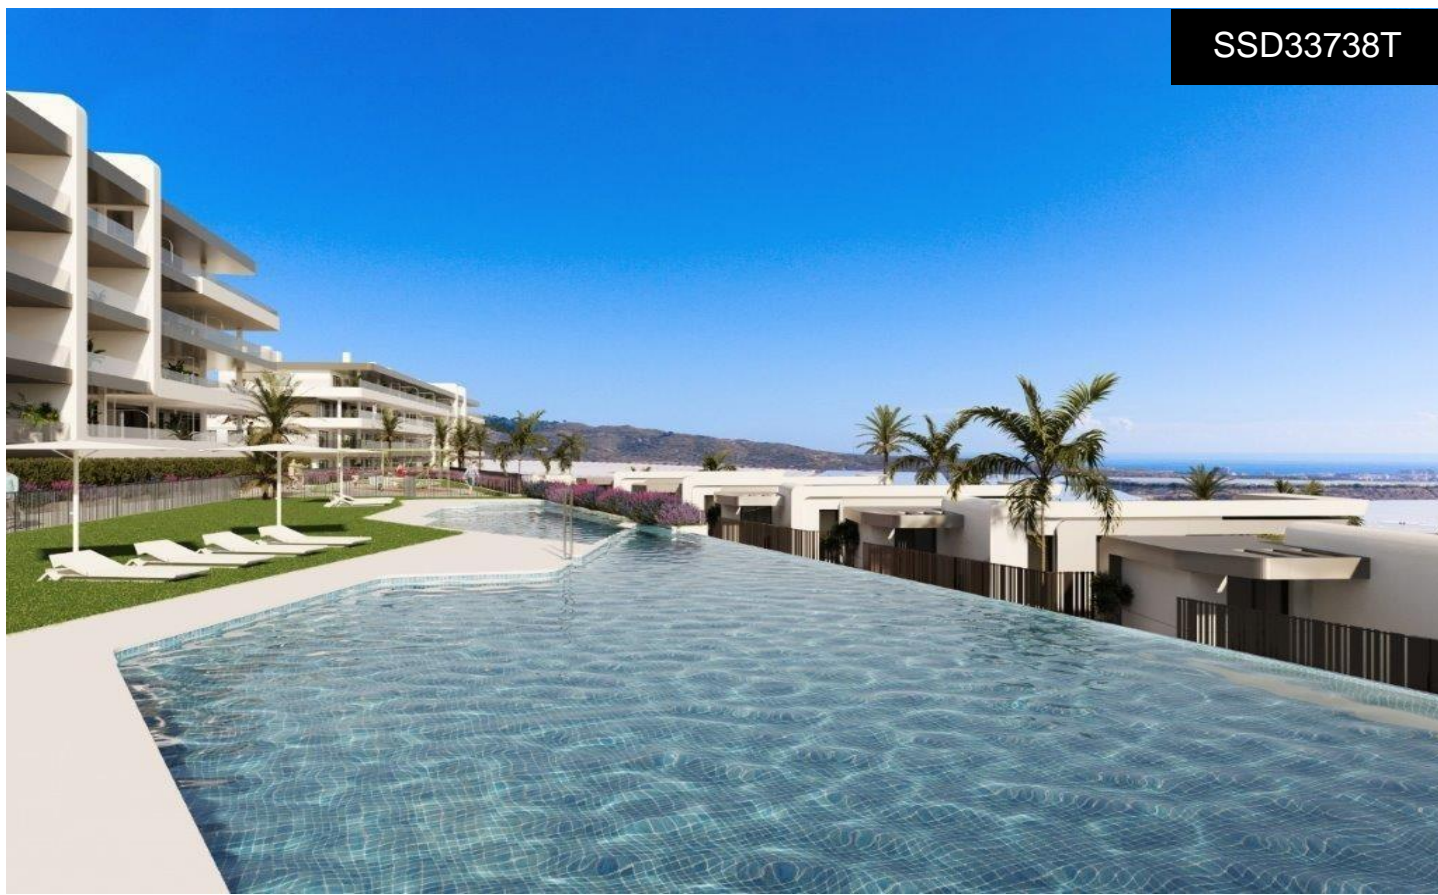

SSD33738T

NEW BUILD RESIDENTIAL COMPLEX NEAR MUTXAMEL

3

2

92m²

N/A

NEW BUILD RESIDENTIAL COMPLEX NEAR MUTXAMEL. Come and live in a complex in an area with a high quality of life, located on the Bonalba golf course with stunning sea views near Mutxamel, a short distance from the Alicante Airport, the city of Alicante and the beaches. . Residential complex has 2 and 3 bedrooms apartments with large terraces, and 2, 3 and 4 bedrooms villas. A dream home where you will create the best memories of your life. Exclusive homes with all the necessary amenities close at hand. Unwind after a long working day in the swimming pool of the complex. Every nook and cranny...(Ask for More Details!)