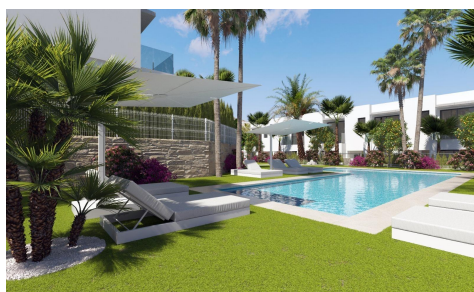

SSD99034D

NEW BUILD SEMI-DETACHED VILLAS IN FINESTRAT €565,000

3

3

109m²

179m²

NEW BUILD SEMI-DETACHED VILLAS IN FINESTRAT New Build residential of townhouses and semi-detached villas in Sierra Cortina, Finestrat. All properties will have 3 spacious bedrooms and 3 elegant bathrooms to provide comfort and privacy to its inhabitants. The spacious living-dining room, with its integrated modern kitchen, will be the heart of the house, where family and friends will be able to gather and enjoy unforgettable moments. In addition, the house will be equipped with pre-installation for ducted air conditioning. Cutting-edge technology will be a prominent feature of this house, as it will be fully automated thanks to an advanced home automation system. From lighting control to security...(Ask for More Details!)