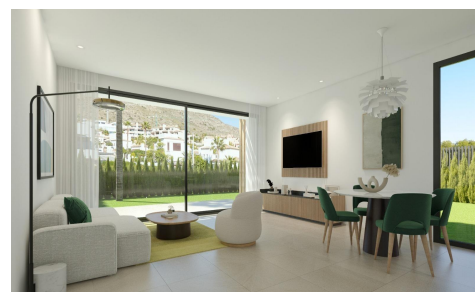

SSD99034D

NEW BUILD SEMI-DETACHED VILLAS IN FINESTRAT €565,000

3

3

109m²

179m²

NEW BUILD SEMI-DETACHED VILLAS IN FINESTRAT New Build residential of townhouses and semi-detached villas in Sierra Cortina, Finestrat. All properties will have 3 spacious bedrooms and 3 elegant bathrooms to provide comfort and privacy to its inhabitants. The spacious living-dining room, with its integrated modern kitchen, will be the heart of the house, where family and friends will be able to gather and enjoy unforgettable moments. In addition, the house will be equipped with pre-installation for ducted air conditioning. Cutting-edge technology will be a prominent feature of this house, as it will be fully automated thanks to an advanced home automation system. From lighting control to security...(Ask for More Details!)