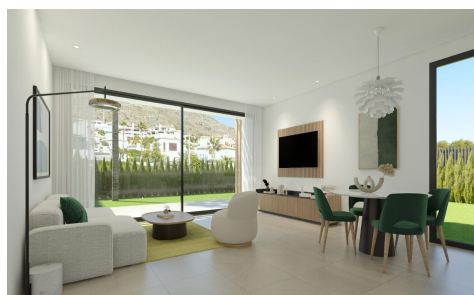

SSD33714P

**NEW BUILD TOWNHOUSES IN FINESTRAT €535,000**

3

3

106m<sup>2</sup>

103m<sup>2</sup>

**NEW BUILD TOWNHOUSES IN FINESTRAT** New Build residential of townhouses and semi-detached villas in Sierra Cortina, Finestrat. All properties will have 3 spacious bedrooms and 3 elegant bathrooms to provide comfort and privacy to its inhabitants. The spacious living-dining room, with its integrated modern kitchen, will be the heart of the house, where family and friends will be able to gather and enjoy unforgettable moments. In addition, the house will be equipped with pre-installation for ducted air conditioning. Cutting-edge technology will be a prominent feature of this house, as it will be fully automated thanks to an advanced home automation system. From lighting control to security management,...(Ask for More Details!)