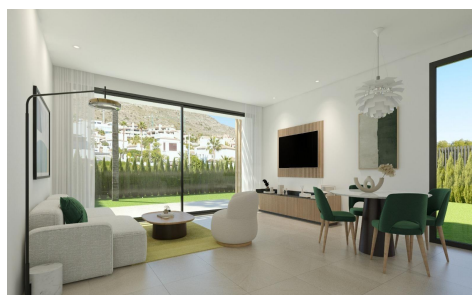

SSD33714P

NEW BUILD TOWNHOUSES IN FINESTRAT €525,000

3

3

106m²

103m²

NEW BUILD TOWNHOUSES IN FINESTRAT New Build residential of townhouses and semi-detached villas in Sierra Cortina, Finestrat. All properties will have 3 spacious bedrooms and 3 elegant bathrooms to provide comfort and privacy to its inhabitants. The spacious living-dining room, with its integrated modern kitchen, will be the heart of the house, where family and friends will be able to gather and enjoy unforgettable moments. In addition, the house will be equipped with pre-installation for ducted air conditioning. Cutting-edge technology will be a prominent feature of this house, as it will be fully automated thanks to an advanced home automation system. From lighting control to security management,...(Ask for More Details!)