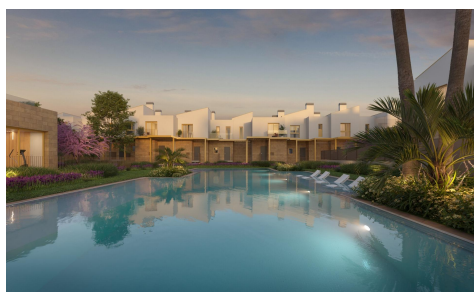

SSD20211E

NEW BUILD RESIDENTIAL IN EL VERGEL

€373,000

2

2

90m²

8m²

NEW BUILD RESIDENTIAL IN EL VERGEL New Build residential complex of 65 modern 2 bedrooms apartments and 2 and 3 bedrooms townhouses in El Vergel. Following the sustainability and energy efficiency approach of residential complex the designers have created a project where terraced single-family homes predominate. This residential concept provides an environment where communal spaces are accessible to all residents, while each home has its own private spaces, both indoors and outdoors, for daily enjoyment. The communal areas breathe a natural and welcoming atmosphere. As you explore its different areas, you will find perfect spaces for walking, sports, and, above all, for cycling. ...(Ask for More Details!)