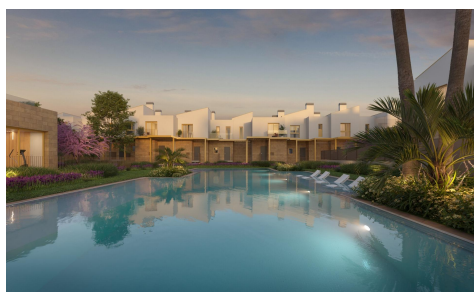

SSD20211E

NEW BUILD RESIDENTIAL IN EL VERGEL

€369,000

2

2

90m²

8m²

NEW BUILD RESIDENTIAL IN EL VERGEL New Build residential complex of 65 modern 2 bedrooms apartments and 2 and 3 bedrooms townhouses in El Vergel. Following the sustainability and energy efficiency approach of residential complex the designers have created a project where terraced single-family homes predominate. This residential concept provides an environment where communal spaces are accessible to all residents, while each home has its own private spaces, both indoors and outdoors, for daily enjoyment. The communal areas breathe a natural and welcoming atmosphere. As you explore its different areas, you will find perfect spaces for walking, sports, and, above all, for cycling. ...(Ask for More Details!)