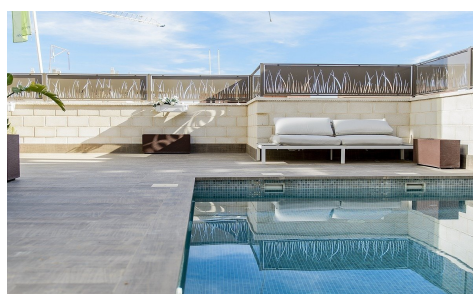

SSD98859A

NEW BUILT VILLA IN PLAYA HONDA

€550,000

3

2

126m²

450m²

NEW BUILD VILLAS IN PLAYA HONDA !!! Villas with private pool and solarium, with optional basement and garage at an extra cost. Located on plots of more than 400 m2 and 1 km from the Mar Menor beach in Playa Honda, with all services around. Close to the famous La Manga golf course and the Calblanque natural park. Delivery 20 months after signing the contract. 730