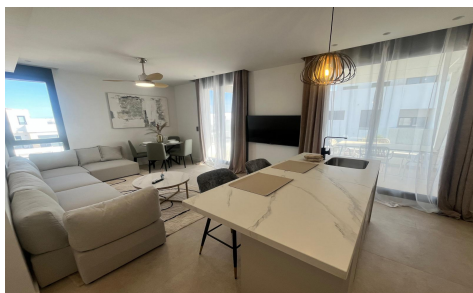

SSD11640L

Apartment in Torre Pacheco **€290,000**

2

2

88m²

N/A

N/A

We are delighted to present an exceptional opportunity at the prestigious Santa Rosalia Lake and Life Resort with our latest two-bedroom apartment within the El Mirador community. This luxurious retreat is situated in a secluded haven that embodies tranquility and sophistication. The resort is a pioneering development, setting new standards for luxurious living on the coveted Costa Calida. ****Refined Interiors and Thoughtful Design**** The meticulously crafted interior spaces of this apartment reflect an uncompromising commitment to elegance and comfort. Each detail has been carefully considered to enhance the residents' living experience. The spacious layout features a sumptuous master suite with an en-suite bathroom, offering residents the ultimate in privacy...(Ask