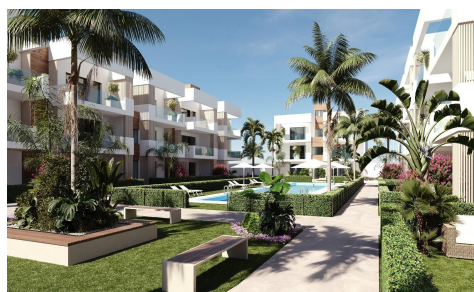

SSD12741Z

NEW BUILD RESIDENTIAL IN SAN PEDRO DEL PINATAR

2

2

84m²

19m²

NEW BUILD RESIDENTIAL IN SAN PEDRO DEL PINATAR New Build residential complex of modern apartments and penthouses in San Pedro Del Pinatar . Apartments and penthouses with 2 and 3 bedrooms, 2 bathrooms, with open plan kitchen with living area, large terraces, fitted wardrobes, fully equipped bathrooms, terraces. Ground floor apartments has a private garden and top floor penthouses has private solarium. Each property has underground parking with storage rooms Landscaping and gardening in the common areas with a careful selection of species appropriate for the area. Complete installation of swimming pool with gresite finish, built-in lighting and with purification system and equipment...(Ask for More Details!)