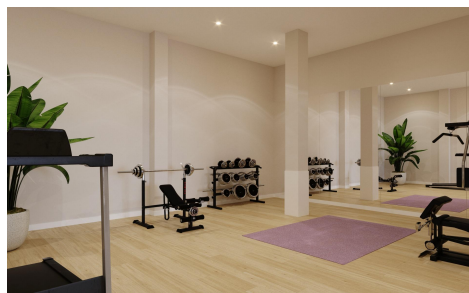

SSD67570N

NEW BUILD RESIDENTIAL IN ALGORFA

€164,425

2

2

65m²

N/A

NEW BUILD RESIDENTIAL IN ALGORFA New Build residential of 41 stylish apartments and penthouses in Algorfa. Residential consist of 1, 2, and 3-bedroom apartments, with 1 or 2 bathrooms, open plan kitchen with the lounge area, fitted wardrobes. Modern penthouses has private solarium. Pre-installation of hot/cold air conditioning, supply via ducts and return via grilles in dropped ceiling. Kitchen and front in compact PVC, equipped with lower and upper cabinets, drawer fronts and doors in a combination of white laminate and wood laminate. Energy label A. Access to a communal pool for relaxation and leisure. On-site gym for health and...(Ask for More Details!)