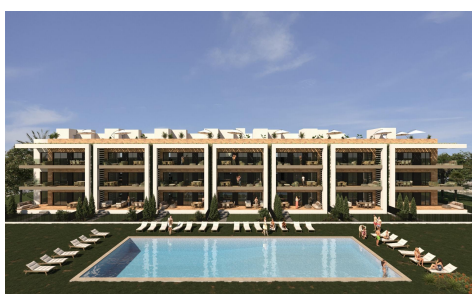

SSD83046Q

NEW BUILD RESIDENTIAL COMPLEX NEAR LA SERENA GOLF

3

2

105m²

159m²

NEW BUILD RESIDENTIAL COMPLEX NEAR LA SERENA GOLF, LOS ALCAZARES This amazing complex will be formed by 244 apartments with 2 and 3 bedrooms, divided in 8 blocks and 20 private Villas. Modern apartments in 3 floors (ground floor plus 2), ground floor with nice gardens, and some of them with private swimming pool and second floor with nice terraces and private solariums. Corner apartments (4 per floor) and top floor apartments has 3 bedrooms and the rest 2 bedrooms. East facing properties looking to the communal areas and West facing with wonderful golf course views. Complex with the communal...(Ask for More Details!)