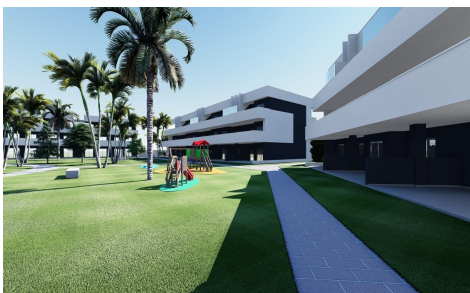

SSD63294W

NEW BUILD RESIDENTIAL COMPLEX IN EL RASO €205,000

2

2

64m²

35m²

NEW BUILD RESIDENTIAL COMPLEX IN EL RASO New Build closed residential complex of touristic apartments in El Raso, Guardamar del Segura. This new residential complex will consist of 78 touristic apartments and penthouses distributed on the ground floor, first floor, and second floor + solarium. All properties will have a parking space and storage room in the basement, which will be accessible from the community stairs or from the elevator on each floor. The common areas will include a pool area, reception/meeting room, outdoor gym, pétanque area, mini-golf, and spa. **DETAILS TO HIGHLIGHT IN OUR NEW DEVELOPMENT: RENTAL-ALLOWED HOUSING:** These apartments offer...(Ask for More Details!)