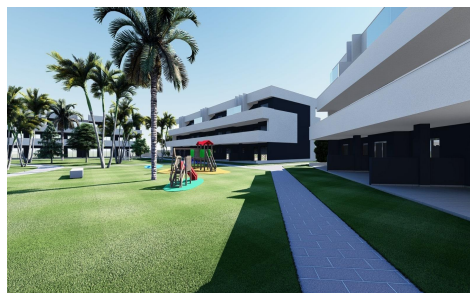

SSD18208S

NEW BUILD RESIDENTIAL COMPLEX IN EL RASO €208,000

3

2

81m²

N/A

NEW BUILD RESIDENTIAL COMPLEX IN EL RASO New Build closed residential complex of touristic apartments in El Raso, Guardamar del Segura. This new residential complex will consist of 78 touristic apartments and penthouses distributed on the ground floor, first floor, and second floor + solarium. All properties will have a parking space and storage room in the basement, which will be accessible from the community stairs or from the elevator on each floor. The common areas will include a pool area, reception/meeting room, outdoor gym, pétanque area, mini-golf, and spa. **DETAILS TO HIGHLIGHT IN OUR NEW DEVELOPMENT: RENTAL-ALLOWED HOUSING:** These apartments offer...(Ask for More Details!)