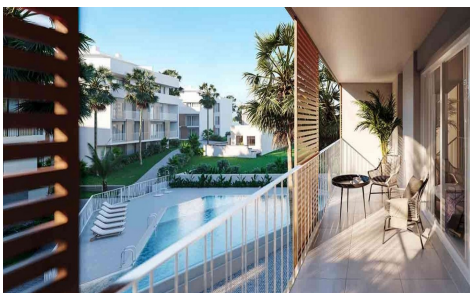

SSD27156M

NEW RESIDENTIAL IN JAVEA 5 MINUTES FROM THE BEACH

3

2

175m²

N/A

NEW RESIDENTIAL IN JAVEA 5 MINUTES FROM THE BEACH, THE PORT AND THE CENTER ! ! New residential a few minutes from the beach that consists of 58 homes with 2, 3 and 4 bedrooms distributed on the ground floor with a garden, apartments with terraces on intermediate floors, penthouses and duplexes with large terraces. In addition, all homes will have a garage and storage room. The residential complex will have a swimming pool and a social club. You can configure different aspects in the distribution, finishes and extra options of your home. Adapt your new home to your tastes and preferences and...(Ask for More Details!)