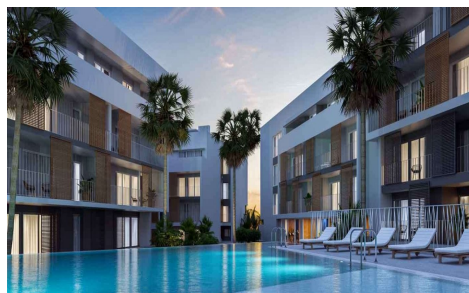

SSD27156M

NEW RESIDENTIAL IN JAVEA 5 MINUTES FROM THE BEACH

3

2

175m²

N/A

NEW RESIDENTIAL IN JAVEA 5 MINUTES FROM THE BEACH, THE PORT AND THE CENTER ! ! New residential a few minutes from the beach that consists of 58 homes with 2, 3 and 4 bedrooms distributed on the ground floor with a garden, apartments with terraces on intermediate floors, penthouses and duplexes with large terraces. In addition, all homes will have a garage and storage room. The residential complex will have a swimming pool and a social club. You can configure different aspects in the distribution, finishes and extra options of your home. Adapt your new home to your tastes and preferences and...(Ask for More Details!)