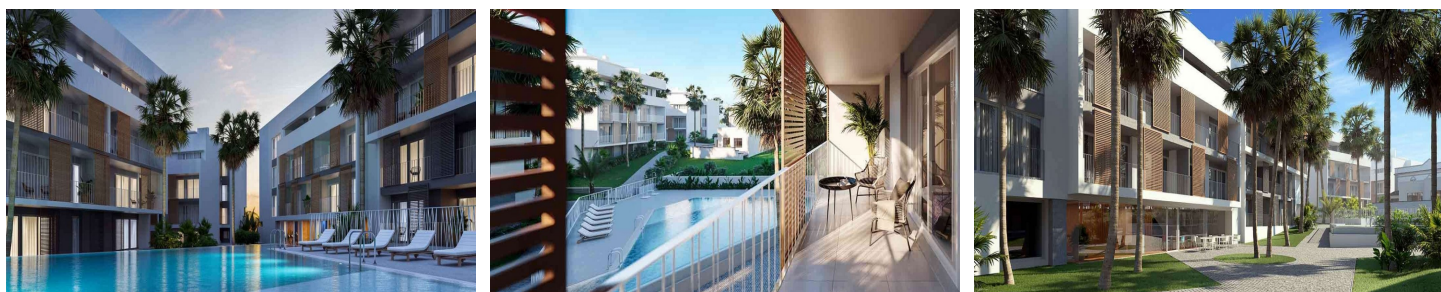

SSD64220Z

NEW RESIDENTIAL IN JAVEA 5 MINUTES FROM THE BEACH, THE PORT AND THE CENTER !

3

2

106m²

N/A

NEW RESIDENTIAL IN JAVEA 5 MINUTES FROM THE BEACH, THE PORT AND THE CENTER !
 !! New residential a few minutes from the beach that consists of 58 homes with 2, 3 and 4 bedrooms distributed on the ground floor with a garden, apartments with terraces on intermediate floors, penthouses and duplexes with large terraces. In addition, all homes will have a garage and storage room. The residential complex will have a swimming pool and a social club. You can configure different aspects in the distribution, finishes and extra options of your home. Adapt your new home to your tastes and preferences and...(Ask for More Details!)