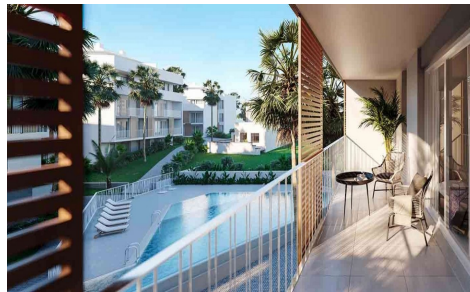

SSD64220Z

NEW RESIDENTIAL IN JAVEA 5 MINUTES FROM THE BEACH, THE PORT AND THE CENTER !

3

2

106m²

N/A

NEW RESIDENTIAL IN JAVEA 5 MINUTES FROM THE BEACH, THE PORT AND THE CENTER !
 !! New residential a few minutes from the beach that consists of 58 homes with 2, 3 and 4 bedrooms distributed on the ground floor with a garden, apartments with terraces on intermediate floors, penthouses and duplexes with large terraces. In addition, all homes will have a garage and storage room. The residential complex will have a swimming pool and a social club. You can configure different aspects in the distribution, finishes and extra options of your home. Adapt your new home to your tastes and preferences and...(Ask for More Details!)