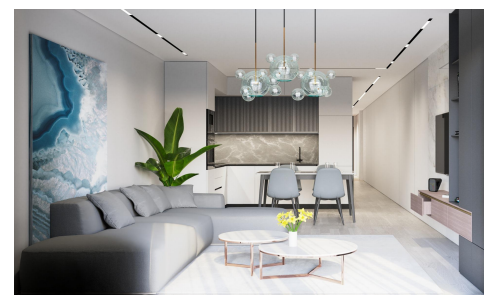

SSD41442U

Modern Apartments Just 250m from El Cura Beach €239,000

1

1

61m²

N/A

Modern Apartments Just 250m from El Cura Beach in Torrevieja New Development in Prime Location This newly built apartment building is located just 250 meters from the famous El Cura Beach in Torrevieja, offering residents easy access to one of the most popular beaches in the area. The building consists of 17 units, featuring 1 and 2-bedroom apartments, each with 1 or 2 bathrooms. Additionally, there are penthouses available with private solariums and stunning sea views, perfect for enjoying the Mediterranean lifestyle. Premium Amenities for Relaxation Residents can take advantage of the rooftop community pool and solarium, ideal for unwinding after a day at the...(Ask for More Details!)