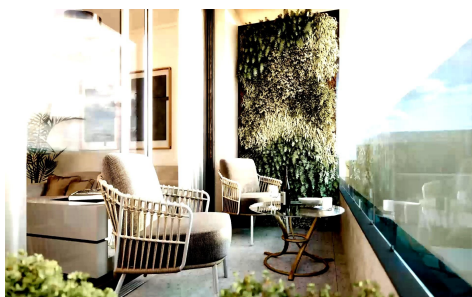

SSD65422G

New Build Development in the Heart of Torrevieja €284,900

1

1

33m²

N/A

New Build Development in the Heart of Torrevieja Located in the vibrant center of Torrevieja, this new build development offers the perfect combination of modern living and accessibility. Situated just 300 meters from a wide array of services, including restaurants, bars, supermarkets, taxis, bus stops, pharmacies, and banks, this property provides unparalleled convenience in one of the most sought-after areas of the city. Proximity to Beaches and Entertainment One of the standout features of this property is its close proximity to the stunning beaches of Torrevieja, located just 600 meters away. Whether you're looking to relax by the sea or explore the local area, you'll find...(Ask for More Details!)