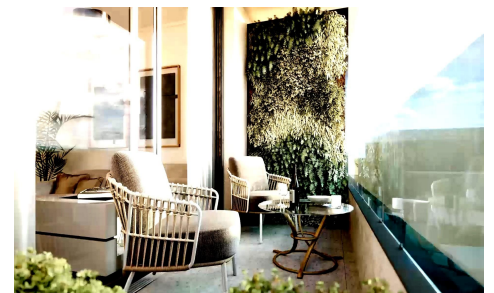

SSD43354D

New Build Development in the Heart of Torrevieja €183,900

1

1

35m²

N/A

New Build Development in the Heart of Torrevieja Located in the vibrant center of Torrevieja, this new build development offers the perfect combination of modern living and accessibility. Situated just 300 meters from a wide array of services, including restaurants, bars, supermarkets, taxis, bus stops, pharmacies, and banks, this property provides unparalleled convenience in one of the most sought-after areas of the city. Proximity to Beaches and Entertainment One of the standout features of this property is its close proximity to the stunning beaches of Torrevieja, located just 600 meters away. Whether you're looking to relax by the sea or explore the local area, you'll find...(Ask for More Details!)