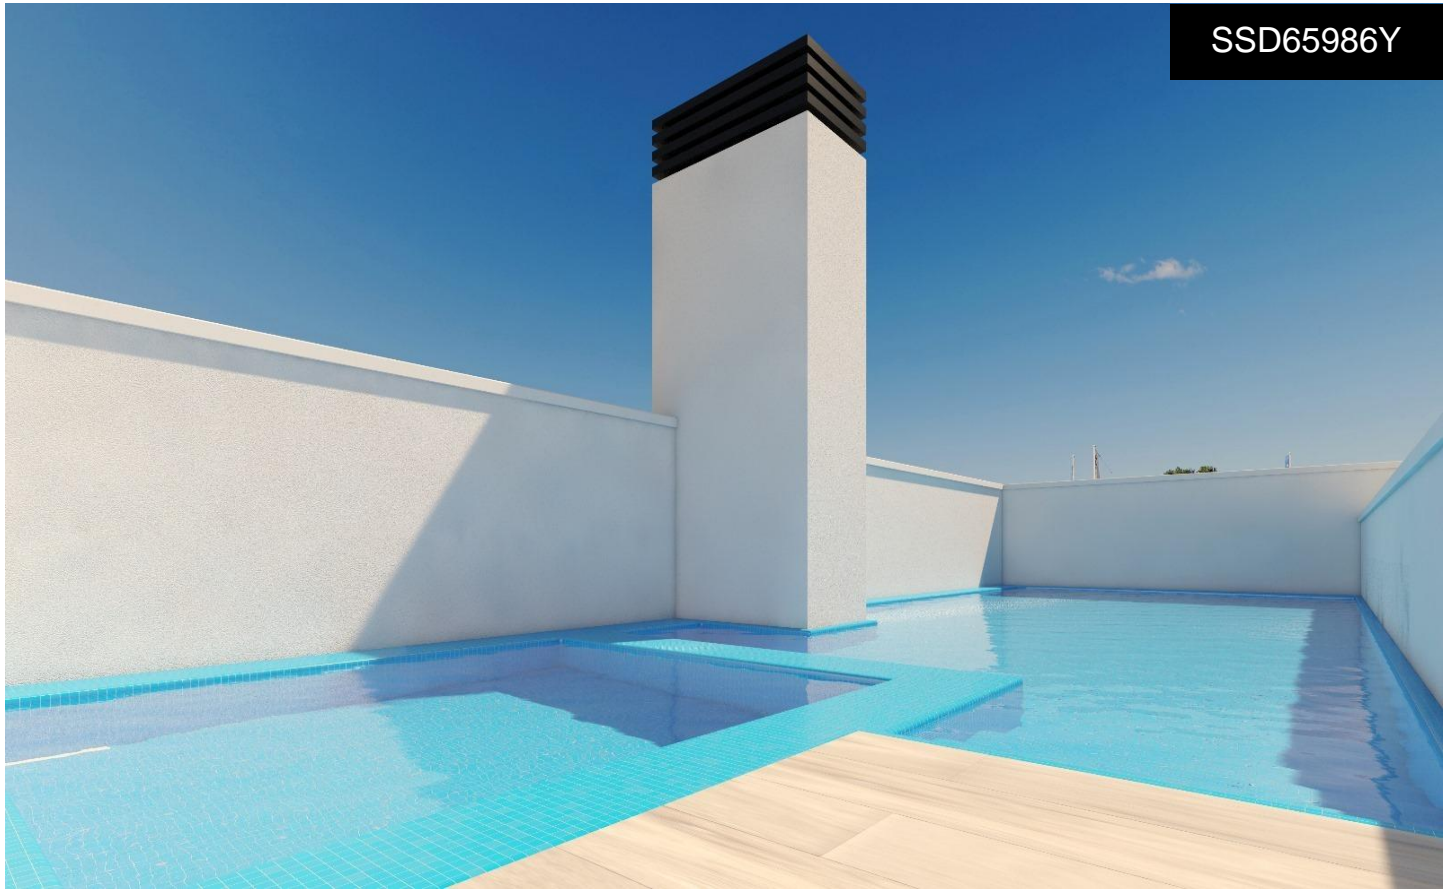

SSD65986Y

**New Build Apartments in Torrevieja, Just 150m from Playa del Cura Prime Location in Torrevieja, Close to Beaches and Amenities Experience coastal living at its best with these brand-new apartments and penthouses in Torrevieja, located a mere 150 meters from Playa del Cura. These exclusive residences are nestled in a vibrant neighborhood with all essential amenities within reach, including shops, restaurants, and cafes. Perfectly positioned on Spain's Costa Blanca, Torrevieja offers residents a Mediterranean climate and relaxed lifestyle with easy access to both Alicante Airport (45 km) and Murcia Airport (65 km). Modern Design with Spacious Layouts and Quality Finishes This new residential complex consists...(Ask for More Details!)**

3

2

98m<sup>2</sup>

N/A

New Build Apartments in Torrevieja, Just 150m from Playa del Cura Prime Location in Torrevieja, Close to Beaches and Amenities Experience coastal living at its best with these brand-new apartments and penthouses in Torrevieja, located a mere 150 meters from Playa del Cura. These exclusive residences are nestled in a vibrant neighborhood with all essential amenities within reach, including shops, restaurants, and cafes. Perfectly positioned on Spain's Costa Blanca, Torrevieja offers residents a Mediterranean climate and relaxed lifestyle with easy access to both Alicante Airport (45 km) and Murcia Airport (65 km). Modern Design with Spacious Layouts and Quality Finishes This new residential complex consists...(Ask for More Details!)