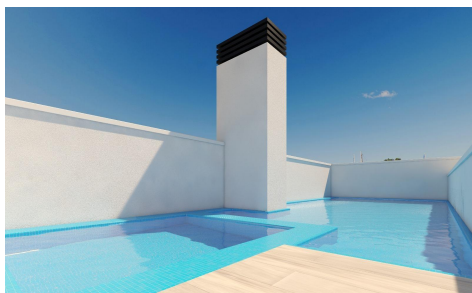

SSD38403Y

**New Build Apartments in Torrevieja, Just 150m from Playa del Cura Prime Location in Torrevieja, Close to Beaches and Amenities Experience coastal living at its best with these brand-new apartments and penthouses in Torrevieja, located a mere 150 meters from Playa del Cura. These exclusive residences are nestled in a vibrant neighborhood with all essential amenities within reach, including shops, restaurants, and cafes. Perfectly positioned on Spain's Costa Blanca, Torrevieja offers residents a Mediterranean climate and relaxed lifestyle with easy access to both Alicante Airport (45 km) and Murcia Airport (65 km). Modern Design with Spacious Layouts and Quality Finishes This new residential complex consists...(Ask for More Details!)**

3

2

96m<sup>2</sup>

N/A

New Build Apartments in Torrevieja, Just 150m from Playa del Cura Prime Location in Torrevieja, Close to Beaches and Amenities Experience coastal living at its best with these brand-new apartments and penthouses in Torrevieja, located a mere 150 meters from Playa del Cura. These exclusive residences are nestled in a vibrant neighborhood with all essential amenities within reach, including shops, restaurants, and cafes. Perfectly positioned on Spain's Costa Blanca, Torrevieja offers residents a Mediterranean climate and relaxed lifestyle with easy access to both Alicante Airport (45 km) and Murcia Airport (65 km). Modern Design with Spacious Layouts and Quality Finishes This new residential complex consists...(Ask for More Details!)