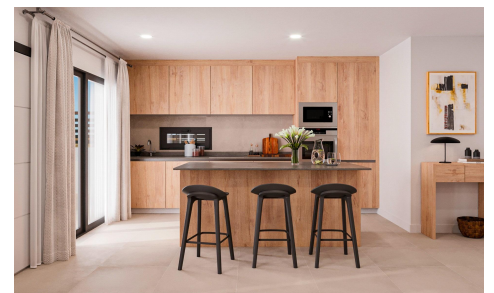

SSD31939H

NEW BUILD TOWNHOUSES IN FUENTE ALAMO, MURCIA

3

2

94m²

191m²

Newly built residential development of villas and townhouses in Fuente Álamo, Murcia. This location offers an exceptional natural environment, far from the hustle and bustle of big cities and the tourist pressure of the coast. Furthermore, we are committed to working from a sustainable development perspective, minimising our environmental impact and maximising integration with the local community. Here, your dreams of a peaceful and sustainable lifestyle become a reality. Imagine waking up every morning in a stunning natural setting, surrounded by peaceful landscapes and the unique beauty of the Murcian countryside. This development prioritises energy efficiency, the use of environmentally friendly materials and harmonious integration with...(Ask for More