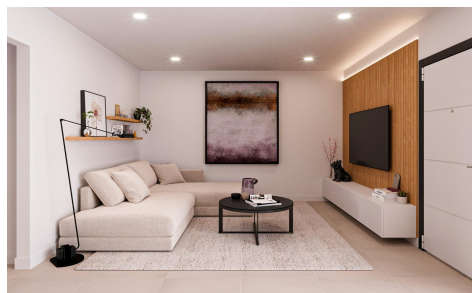

SSD95343K

**NEW BUILD TOWNHOUSES IN FUENTE ALAMO €205,750**

2

2

70m<sup>2</sup>

150m<sup>2</sup>

New Build Villas & Townhouses in Fuente Álamo, Murcia – Sustainable Living in Nature  
 Peaceful Setting, Modern Design  
 Discover a unique residential development of newly built villas and townhouses in Fuente Álamo, Murcia. Set in an exceptional natural environment, this project offers a lifestyle far from the noise of big cities and coastal crowds, while still being well connected to Cartagena, Murcia city, and Corvera Airport. Designed for Comfort & Sustainability  
 This development embraces eco-friendly construction and energy efficiency, ensuring a harmonious integration with the surrounding countryside. Each home is built with modern comforts and high-quality finishes, including:  
 Full ducted air conditioning (hot/cold)  
 Video intercom system  
 Colour-lacquered security