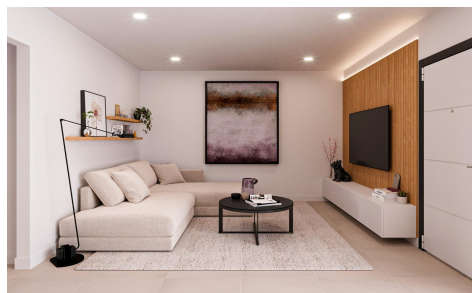

SSD95343K

NEW BUILD TOWNHOUSES IN FUENTE ALAMO €1,017,500

2

2

70m²

150m²

New Build Villas & Townhouses in Fuente Álamo, Murcia – Sustainable Living in Nature
 Peaceful Setting, Modern Design
 Discover a unique residential development of newly built villas and townhouses in Fuente Álamo, Murcia. Set in an exceptional natural environment, this project offers a lifestyle far from the noise of big cities and coastal crowds, while still being well connected to Cartagena, Murcia city, and Corvera Airport. Designed for Comfort & Sustainability
 This development embraces eco-friendly construction and energy efficiency, ensuring a harmonious integration with the surrounding countryside. Each home is built with modern comforts and high-quality finishes, including:
 Full ducted air conditioning (hot/cold)
 Video intercom system
 Colour-lacquered security