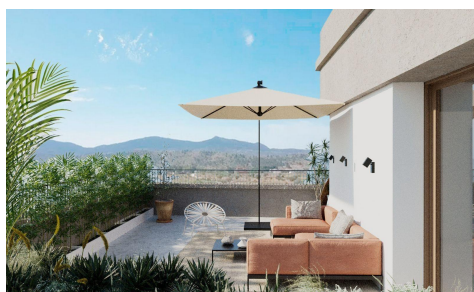

SSD80560Q

€240,000

2

2

90m<sup>2</sup>

N/A

Exclusive New Build Apartments with Views of the Vineyards in Hondón de las Nieves Modern Homes in a Unique Natural Setting Discover this new development of flats in Hondón de las Nieves, a charming village set in a beautiful valley surrounded by olive and almond groves. This development offers 15 exclusive 2 and 3 bedroom homes, all designed to offer maximum comfort, energy efficiency and stunning views of the Vinalopó vineyards. Located in Vinalopó Medio, this peaceful enclave is ideal for those seeking a relaxed Mediterranean lifestyle, with easy access to nature and all essential services. High Quality Features and Modern Design Each flat has...(Ask for More Details!)