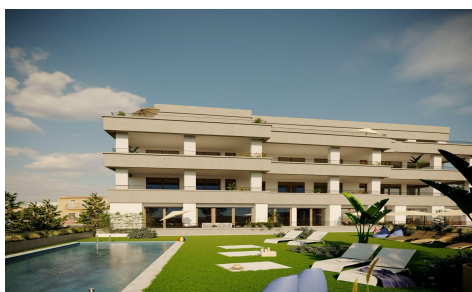

SSD80560Q

€240,000

2

2

90m<sup>2</sup>

N/A

Exclusive New Build Apartments with Views of the Vineyards in Hondón de las Nieves Modern Homes in a Unique Natural Setting Discover this new development of flats in Hondón de las Nieves, a charming village set in a beautiful valley surrounded by olive and almond groves. This development offers 15 exclusive 2 and 3 bedroom homes, all designed to offer maximum comfort, energy efficiency and stunning views of the Vinalopó vineyards. Located in Vinalopó Medio, this peaceful enclave is ideal for those seeking a relaxed Mediterranean lifestyle, with easy access to nature and all essential services. High Quality Features and Modern Design Each flat has...(Ask for More Details!)