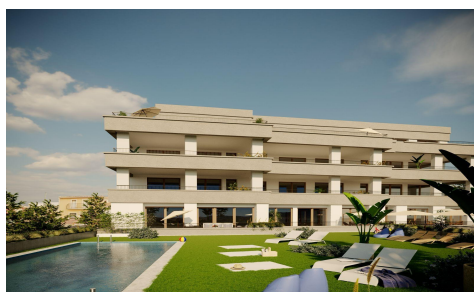

€305,000

3

2

126m²

N/A

Exclusive New Build Apartments with Views of the Vineyards in Hondón de las Nieves Modern Homes in a Unique Natural Setting Discover this new development of flats in Hondón de las Nieves, a charming village set in a beautiful valley surrounded by olive and almond groves. This development offers 15 exclusive 2 and 3 bedroom homes, all designed to offer maximum comfort, energy efficiency and stunning views of the Vinalopó vineyards. Located in Vinalopó Medio, this peaceful enclave is ideal for those seeking a relaxed Mediterranean lifestyle, with easy access to nature and all essential services. High Quality Features and Modern Design Each flat has...(Ask for More Details!)