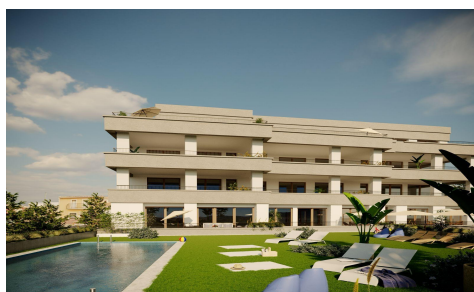

SSD17041V

€220,000

2

2

93m²

N/A

Exclusive New Build Apartments with Views of the Vineyards in Hondón de las Nieves Modern Homes in a Unique Natural Setting Discover this new development of flats in Hondón de las Nieves, a charming village set in a beautiful valley surrounded by olive and almond groves. This development offers 15 exclusive 2 and 3 bedroom homes, all designed to offer maximum comfort, energy efficiency and stunning views of the Vinalopó vineyards. Located in Vinalopó Medio, this peaceful enclave is ideal for those seeking a relaxed Mediterranean lifestyle, with easy access to nature and all essential services. High Quality Features and Modern Design Each flat has...(Ask for More Details!)