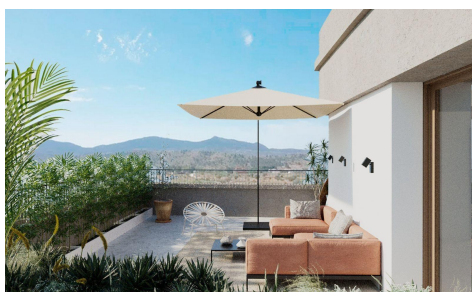

SSD17041V

€220,000

2

2

93m²

N/A

Exclusive New Build Apartments with Views of the Vineyards in Hondón de las Nieves Modern Homes in a Unique Natural Setting Discover this new development of flats in Hondón de las Nieves, a charming village set in a beautiful valley surrounded by olive and almond groves. This development offers 15 exclusive 2 and 3 bedroom homes, all designed to offer maximum comfort, energy efficiency and stunning views of the Vinalopó vineyards. Located in Vinalopó Medio, this peaceful enclave is ideal for those seeking a relaxed Mediterranean lifestyle, with easy access to nature and all essential services. High Quality Features and Modern Design Each flat has...(Ask for More Details!)