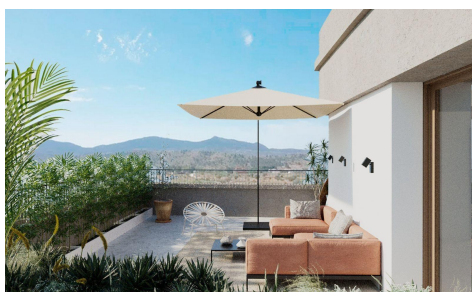

SSD82852B

€250,000

3

2

126m²

N/A

Exclusive New Build Apartments with Views of the Vineyards in Hondón de las Nieves Modern Homes in a Unique Natural Setting Discover this new development of flats in Hondón de las Nieves, a charming village set in a beautiful valley surrounded by olive and almond groves. This development offers 15 exclusive 2 and 3 bedroom homes, all designed to offer maximum comfort, energy efficiency and stunning views of the Vinalopó vineyards. Located in Vinalopó Medio, this peaceful enclave is ideal for those seeking a relaxed Mediterranean lifestyle, with easy access to nature and all essential services. High Quality Features and Modern Design Each flat has...(Ask for More Details!)