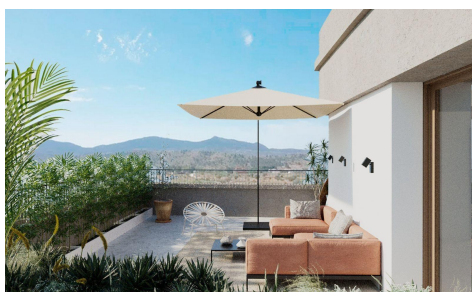

SSD93318C

€215,000

2

2

83m<sup>2</sup>

N/A

Exclusive New Build Apartments with Views of the Vineyards in Hondón de las Nieves Modern Homes in a Unique Natural Setting Discover this new development of flats in Hondón de las Nieves, a charming village set in a beautiful valley surrounded by olive and almond groves. This development offers 15 exclusive 2 and 3 bedroom homes, all designed to offer maximum comfort, energy efficiency and stunning views of the Vinalopó vineyards. Located in Vinalopó Medio, this peaceful enclave is ideal for those seeking a relaxed Mediterranean lifestyle, with easy access to nature and all essential services. High Quality Features and Modern Design Each flat has...(Ask for More Details!)