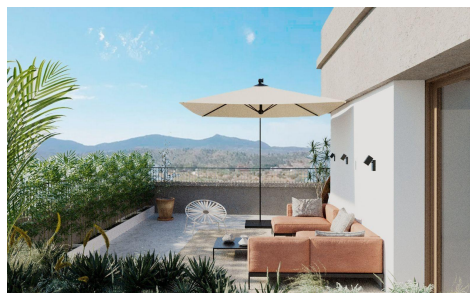

SSD85366F

€305,000

3

2

127m²

N/A

Exclusive New Build Apartments with Views of the Vineyards in Hondón de las Nieves Modern Homes in a Unique Natural Setting Discover this new development of flats in Hondón de las Nieves, a charming village set in a beautiful valley surrounded by olive and almond groves. This development offers 15 exclusive 2 and 3 bedroom homes, all designed to offer maximum comfort, energy efficiency and stunning views of the Vinalopó vineyards. Located in Vinalopó Medio, this peaceful enclave is ideal for those seeking a relaxed Mediterranean lifestyle, with easy access to nature and all essential services. High Quality Features and Modern Design Each flat has...(Ask for More Details!)