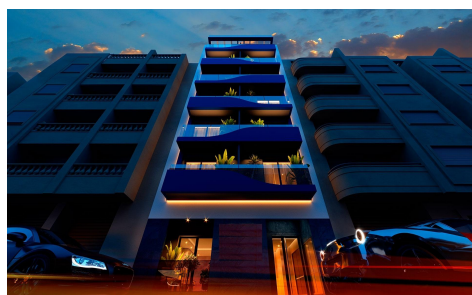

SSD17360S

**New Build Apartments 200 Metres from the Sea €199,000**

1

1

62m<sup>2</sup>

N/A

New Build Apartments 200 Metres from the Sea in Torrevieja Modern Homes in a Prime Location Discover this new development in the heart of Torrevieja, just 200 metres from Acequión Beach, one of the most popular beaches in the city. This residential building has 11 homes distributed in a quiet environment, ideal for those looking to live near the sea without giving up urban amenities. The location offers walking distance to the centre of Torrevieja, parks, restaurants, supermarkets and all the services you need for everyday life. Distances to key points: Acequión Beach: 0. 2 km Torrevieja town centre: 0. 7 km Marina Salinas marina: 1....(Ask for More Details!)