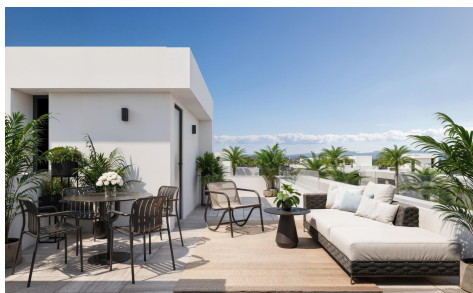

SSD43301M

New Build Luxury Villas in Santa Rosalia Lake €605,000

3

4

217m²

229m²

New Build Luxury Villas in Santa Rosalí-a Lake and Life Resort Exclusive Villas in a Premier Private Resort in Murcia Discover an exceptional lifestyle opportunity in the Santa Rosalí-a Lake and Life Resort, one of the most innovative and in-demand residential developments in the Region of Murcia. This new build project comprises 29 modern villas, each offering luxury, privacy and direct access to all the services and leisure options this unique resort has to offer. Spacious Layout and Customizable Basement Each villa features 3 bedrooms and 4 bathrooms, spread across two floors plus the underground and a rooftop solarium. A highlight is the expansive underground floor with...(Ask for More Details!)