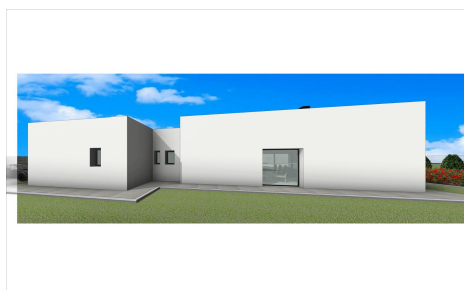

SSD97153Q

Newly built villas located in the municipality of Aspe €516,000

3

3

190m²

13,172m²

Newly built villas located in the municipality of Aspe. Newly built villas with several models to choose from, with 2, 3 or 4 bedrooms, on one or two floors and built with slabs or with a structure: depending on the model and the plot chosen, the exact price will be calculated. All the villas are built on rustic plots of over 10,000 m², of which around 2,500 m² will be fenced off. The villas have an open-plan kitchen with living room, built-in wardrobes, private swimming pool, porch, storage room and outdoor parking space. There are several plots to choose from. The price...(Ask for More Details!)