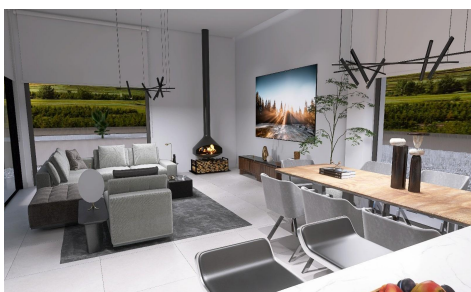

SSD92002E

Newly built villas located in the municipality of Aspe €580,000

4

3

248m²

13,172m²

Newly built villas located in the municipality of Aspe. Newly built villas with several models to choose from, with 2, 3 or 4 bedrooms, on one or two floors and built with slabs or with a structure: depending on the model and the plot chosen, the exact price will be calculated. All the villas are built on rustic plots of over 10,000 m², of which around 2,500 m² will be fenced off. The villas have an open-plan kitchen with living room, built-in wardrobes, private swimming pool, porch, storage room and outdoor parking space. There are several plots to choose from. The price...(Ask for More Details!)