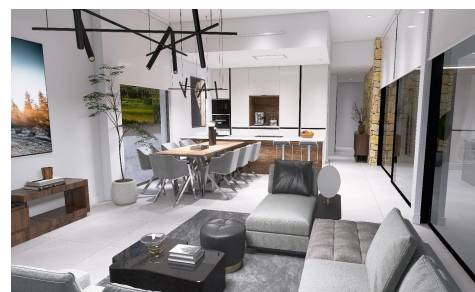

SSD92002E

Newly built villas located in the municipality of Aspe €580,000

4

3

248m²

13,172m²

Newly built villas located in the municipality of Aspe. Newly built villas with several models to choose from, with 2, 3 or 4 bedrooms, on one or two floors and built with slabs or with a structure: depending on the model and the plot chosen, the exact price will be calculated. All the villas are built on rustic plots of over 10,000 m², of which around 2,500 m² will be fenced off. The villas have an open-plan kitchen with living room, built-in wardrobes, private swimming pool, porch, storage room and outdoor parking space. There are several plots to choose from. The price...(Ask for More Details!)