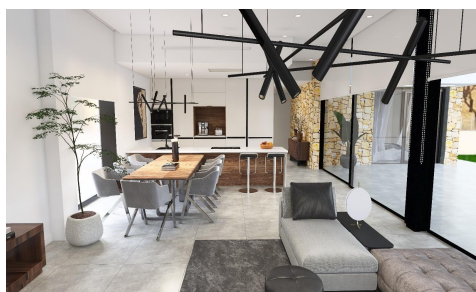

SSD92002E

Newly built villas located in the municipality of Aspe €580,000

4

3

248m²

13,172m²

Newly built villas located in the municipality of Aspe. Newly built villas with several models to choose from, with 2, 3 or 4 bedrooms, on one or two floors and built with slabs or with a structure: depending on the model and the plot chosen, the exact price will be calculated. All the villas are built on rustic plots of over 10,000 m², of which around 2,500 m² will be fenced off. The villas have an open-plan kitchen with living room, built-in wardrobes, private swimming pool, porch, storage room and outdoor parking space. There are several plots to choose from. The price...(Ask for More Details!)