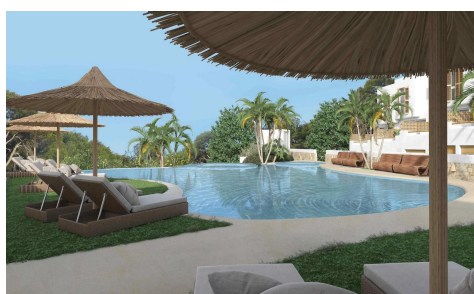

SSD47646L

New Build Townhouses in Rafol de Almunia n 289,000

2

2

147m²

63m²

New Build Townhouses in R  fol de Almunia â   Nature, Comfort, and Modern Design Charming Homes in a Peaceful Natural Setting Located in the tranquil urbanization of La Almunia in the surroundings of R  fol de Almunia, this new development offers beautifully designed townhouses and semi-detached villas surrounded by nature. Just 6 km from the nearest beaches and only 2 km from the village center, this residential area provides the perfect balance between rural peace and easy access to the Costa Blanca's best amenities. R  fol de Almunia is a picturesque town in the Marina Alta region of Alicante, known for its serene landscapes, orange groves, and mountain views....(Ask for More Details!)