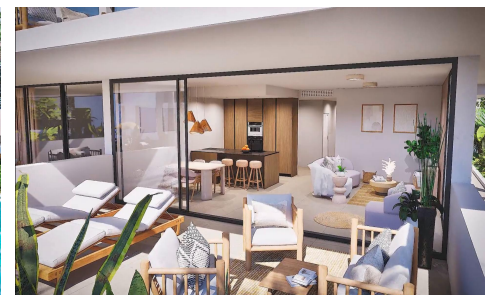

## NEW BUILD RESIDENTIAL COMPLEX IN MAR DE CRISTAL

2

2

109m<sup>2</sup>

N/A

New Build Residential Complex in Mar de Cristal This modern residential complex offers contemporary apartments and penthouses just a short walk from the promenade and the long sandy beaches of Mar de Cristal. Property Types: Ground-floor apartments with private gardens Mid-floor apartments with terraces Penthouses with private solariums 2 or 3 bedrooms and 2 bathrooms Features: Open-plan living area combining kitchen, dining, and lounge with direct access to the terrace Master bedroom with en suite bathroom High-quality finishes throughout Fitted wardrobes Pre-installation for ducted air conditioning Storage room and underground parking included. Location: Mar de Cristal offers supermarkets, bars, restaurants, a tennis centre, and a