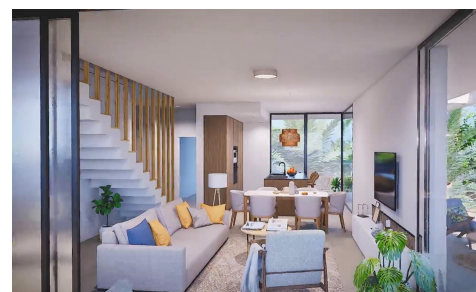

SSD87706N

NEW BUILD RESIDENTIAL COMPLEX IN MAR DE CRISTAL

2

2

119m²

N/A

NEW BUILD RESIDENTIAL COMPLEX IN MAR DE CRISTAL New Build modern residential complex of apartments and penthouses located very close to the promenade and the long lovely sandy beaches of Mar de Cristal. You can choose from ground floor apartments with a private garden, mid-floor apartments with a terrace, and penthouses with private solarium. Properties has 2 or 3 bedrooms and 2 bathrooms. The apartments have a modern design, presenting an open plan living area, combining the kitchen, dining area and lounge, into a large space with access to the terrace. The master bedroom has a private bathroom. ... (Ask for More Details!)