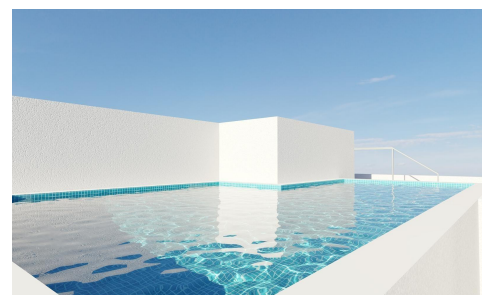

SSD13636N

New Build Apartments in Torrevieja Just 400 m from Playa del Cura €239,000

2

2

85m²

N/A

New Build Apartments in Torrevieja Just 400 m from Playa del Cura Prime Location in the Heart of Torrevieja Discover these brand new apartments and penthouses in one of the most sought after areas of Torrevieja, only 400 m from Playa del Cura and just 150 m from the seafront promenade. Located in the city centre, this vibrant neighborhood offers all essential services within walking distance, including supermarkets, shops, restaurants, cafes and public transport. Torrevieja is a well known coastal city on the Costa Blanca, famous for its mild Mediterranean climate, lively atmosphere and year round lifestyle by the sea. Modern Apartments with Spacious Layouts This exclusive...(Ask for More Details!)