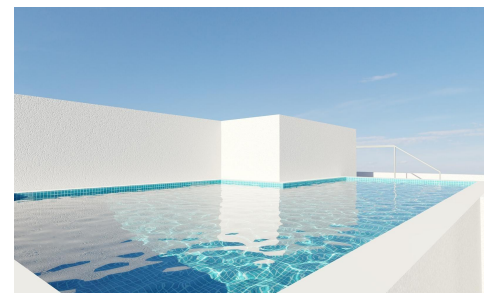

SSD53860Z

New Build Apartments in Torrevieja Just 400 m from Playa del Cura €119,000

2

2

103m²

N/A

New Build Apartments in Torrevieja Just 400 m from Playa del Cura Prime Location in the Heart of Torrevieja Discover these brand new apartments and penthouses in one of the most sought after areas of Torrevieja, only 400 m from Playa del Cura and just 150 m from the seafront promenade. Located in the city centre, this vibrant neighborhood offers all essential services within walking distance, including supermarkets, shops, restaurants, cafes and public transport. Torrevieja is a well known coastal city on the Costa Blanca, famous for its mild Mediterranean climate, lively atmosphere and year round lifestyle by the sea. Modern Apartments with Spacious Layouts This exclusive...(Ask for More Details!)