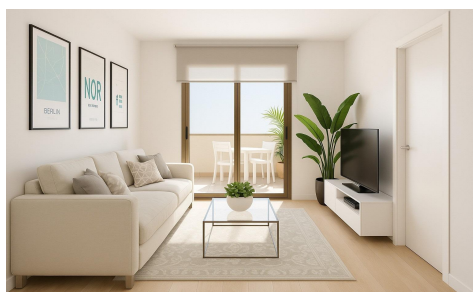

SSD63354Y

€179,900

2

2

69m²

N/A

N/A

New Build Apartments in Puerto de Mazarrón Just 200 Metres from the Beach Exclusive Residential Development in the Heart of Puerto de Mazarrón Discover this exclusive new build development ideally located in the centre of Puerto de Mazarrón, one of the most sought after coastal destinations on the Costa C jrida. Situated just 200 metres from the beach, marina and seafront promenade, these modern apartments offer an exceptional opportunity to enjoy Mediterranean living with all amenities within walking distance. With a desirable south facing orientation and open views over a pleasant square, this boutique development combines natural light, comfort and convenience in a privileged seaside setting. ...(Ask for More Details!)