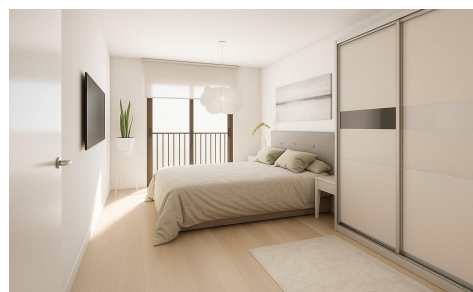

SSD63354Y

€179,900

2

2

69m²

N/A

N/A

New Build Apartments in Puerto de Mazarrón Just 200 Metres from the Beach Exclusive Residential Development in the Heart of Puerto de Mazarrón Discover this exclusive new build development ideally located in the centre of Puerto de Mazarrón, one of the most sought after coastal destinations on the Costa C jrida. Situated just 200 metres from the beach, marina and seafront promenade, these modern apartments offer an exceptional opportunity to enjoy Mediterranean living with all amenities within walking distance. With a desirable south facing orientation and open views over a pleasant square, this boutique development combines natural light, comfort and convenience in a privileged seaside setting. ...(Ask for More Details!)