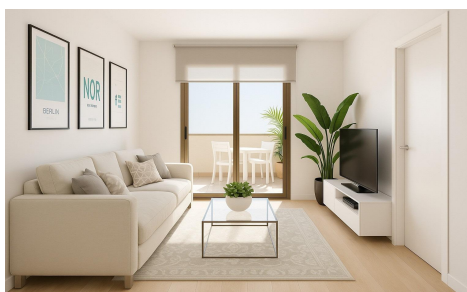

SSD96015T

€215,000

2

2

73m²

N/A

N/A

New Build Apartments in Puerto de Mazarrón Just 200 Metres from the Beach Exclusive Residential Development in the Heart of Puerto de Mazarrón Discover this exclusive new build development ideally located in the centre of Puerto de Mazarrón, one of the most sought after coastal destinations on the Costa C jrida. Situated just 200 metres from the beach, marina and seafront promenade, these modern apartments offer an exceptional opportunity to enjoy Mediterranean living with all amenities within walking distance. With a desirable south facing orientation and open views over a pleasant square, this boutique development combines natural light, comfort and convenience in a privileged seaside setting. ...(Ask for More Details!)