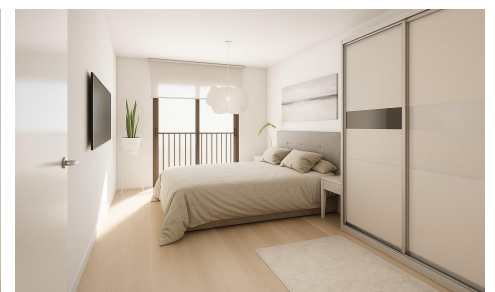

SSD96015T

€215,000

2

2

73m²

N/A

N/A

New Build Apartments in Puerto de Mazarrón Just 200 Metres from the Beach Exclusive Residential Development in the Heart of Puerto de Mazarrón Discover this exclusive new build development ideally located in the centre of Puerto de Mazarrón, one of the most sought after coastal destinations on the Costa C jrida. Situated just 200 metres from the beach, marina and seafront promenade, these modern apartments offer an exceptional opportunity to enjoy Mediterranean living with all amenities within walking distance. With a desirable south facing orientation and open views over a pleasant square, this boutique development combines natural light, comfort and convenience in a privileged seaside setting. ...(Ask for More Details!)