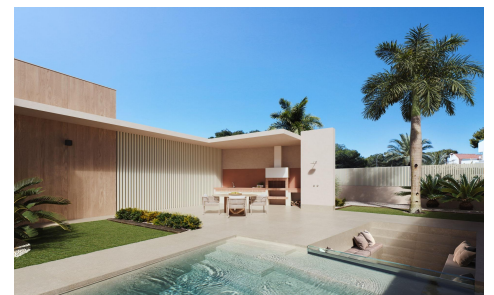

SSD26272X

Luxury New Build Villas with Sea Views in Dehesa de Campoamor, Costa Blanca South

3

3

247m²

803m²

Luxury New Build Villas with Sea Views in Dehesa de Campoamor, Costa Blanca South Exclusive Contemporary Villas Near the Beach in Campoamor Discover a unique collection of just two luxury new build villas in the prestigious residential area of Dehesa de Campoamor, one of the most sought after locations on the Costa Blanca South. Designed for buyers who value privacy, space, and a true Mediterranean lifestyle, these exceptional homes combine elegant architecture, modern comfort, and beautiful sea views from the upper floor and rooftop solarium. Located only 850 metres from Playa de La Glea, the villas enjoy a privileged elevated position surrounded by nature, offering tranquility while...(Ask for More Details!)