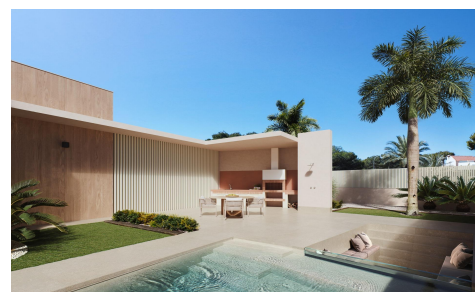

SSD31318D

**Luxury New Build Villas with Sea Views in Dehesa de Campoamor, Costa Blanca South**

4

4

275m<sup>2</sup>

803m<sup>2</sup>

Luxury New Build Villas with Sea Views in Dehesa de Campoamor, Costa Blanca South Exclusive Contemporary Villas Near the Beach in Campoamor Discover a unique collection of just two luxury new build villas in the prestigious residential area of Dehesa de Campoamor, one of the most sought after locations on the Costa Blanca South. Designed for buyers who value privacy, space, and a true Mediterranean lifestyle, these exceptional homes combine elegant architecture, modern comfort, and beautiful sea views from the upper floor and rooftop solarium. Located only 850 metres from Playa de La Glea, the villas enjoy a privileged elevated position surrounded by nature, offering tranquility while...(Ask for More Details!)