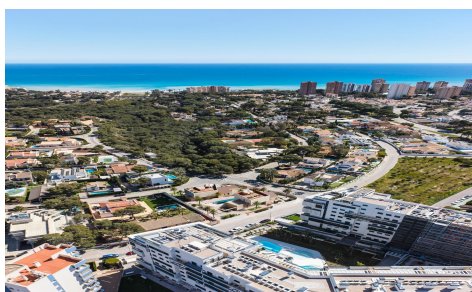

SSD31318D

**Luxury New Build Villas with Sea Views in Dehesa de Campoamor, Costa Blanca South**

4

4

275m<sup>2</sup>

803m<sup>2</sup>

Luxury New Build Villas with Sea Views in Dehesa de Campoamor, Costa Blanca South Exclusive Contemporary Villas Near the Beach in Campoamor Discover a unique collection of just two luxury new build villas in the prestigious residential area of Dehesa de Campoamor, one of the most sought after locations on the Costa Blanca South. Designed for buyers who value privacy, space, and a true Mediterranean lifestyle, these exceptional homes combine elegant architecture, modern comfort, and beautiful sea views from the upper floor and rooftop solarium. Located only 850 metres from Playa de La Glea, the villas enjoy a privileged elevated position surrounded by nature, offering tranquility while...(Ask for More Details!)