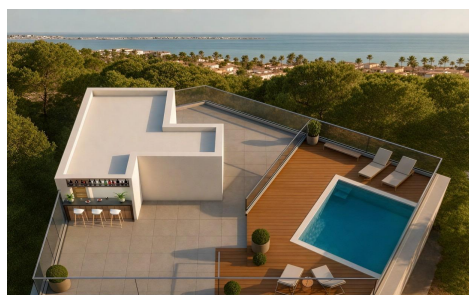

SSD43921K

New Build Tourist Apartments Near the Beach €158,900

0

1

44m²

N/A

New Build Tourist Apartments Near the Beach in Lo Pagan, San Pedro del Pinatar Exclusive Coastal Residential with Tourist License This new build residential complex consists of 17 modern tourist licensed apartments located in Lo Pagan, San Pedro del Pinatar, just 700 meters from the beach. Situated in one of the most attractive areas of the Mar Menor, this development offers an excellent opportunity to enjoy the Mediterranean lifestyle while benefiting from strong rental investment potential. Lo Pagan is a well established coastal area known for its relaxed atmosphere, natural mud baths and proximity to both the Mar Menor and the Mediterranean Sea. Modern Studios and One...(Ask for More Details!)