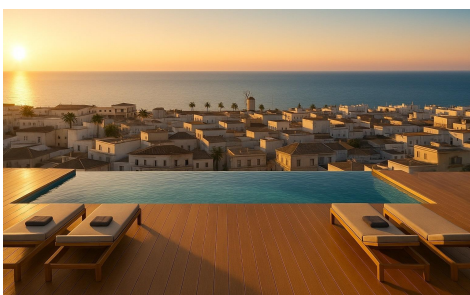

SSD43921K

New Build Tourist Apartments Near the Beach €158,900

0

1

44m²

N/A

New Build Tourist Apartments Near the Beach in Lo Pagan, San Pedro del Pinatar Exclusive Coastal Residential with Tourist License This new build residential complex consists of 17 modern tourist licensed apartments located in Lo Pagan, San Pedro del Pinatar, just 700 meters from the beach. Situated in one of the most attractive areas of the Mar Menor, this development offers an excellent opportunity to enjoy the Mediterranean lifestyle while benefiting from strong rental investment potential. Lo Pagan is a well established coastal area known for its relaxed atmosphere, natural mud baths and proximity to both the Mar Menor and the Mediterranean Sea. Modern Studios and One...(Ask for More Details!)