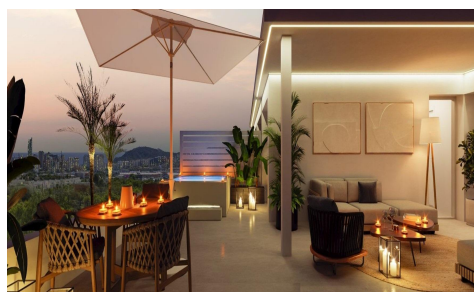

SSD77467S

Luxury New Build Apartments and Townhouses €675,000

3

2

108m²

N/A

Luxury New Build Apartments and Townhouses in Sierra Cortina Resort Discover an exclusive new residential development of luxury apartments and townhouses located in the prestigious Sierra Cortina Resort, one of the most desirable residential areas on the Costa Blanca North. Surrounded by mountains and Mediterranean landscapes, this gated community with 24 hour security offers privacy, tranquillity and a sophisticated lifestyle just 3 km from the beaches of Benidorm and Finestrat. Designed to combine elegance, comfort and investment potential, this boutique development is ideal for those seeking a modern home close to nature while remaining connected to all services, leisure facilities and the vibrant Costa Blanca lifestyle. ...(Ask for More Details!)