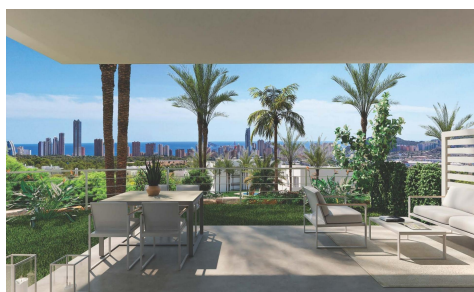

SSD77467S

Luxury New Build Apartments and Townhouses €675,000

3

2

108m²

N/A

Luxury New Build Apartments and Townhouses in Sierra Cortina Resort Discover an exclusive new residential development of luxury apartments and townhouses located in the prestigious Sierra Cortina Resort, one of the most desirable residential areas on the Costa Blanca North. Surrounded by mountains and Mediterranean landscapes, this gated community with 24 hour security offers privacy, tranquillity and a sophisticated lifestyle just 3 km from the beaches of Benidorm and Finestrat. Designed to combine elegance, comfort and investment potential, this boutique development is ideal for those seeking a modern home close to nature while remaining connected to all services, leisure facilities and the vibrant Costa Blanca lifestyle. ...(Ask for More Details!)