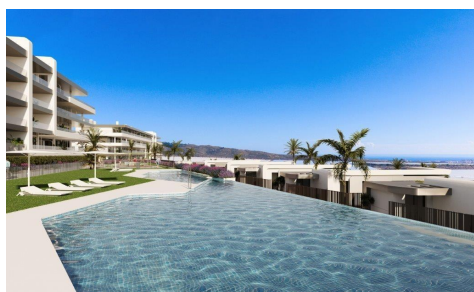

## NEW BUILD RESIDENTIAL COMPLEX NEAR MUTXAMEL

2

2

71m<sup>2</sup>

N/A

NEW BUILD RESIDENTIAL COMPLEX NEAR MUTXAMEL. Come and live in a complex in an area with a high quality of life, located on the Bonalba golf course with stunning sea views near Mutxamel, a short distance from the Alicante Airport, the city of Alicante and the beaches. . Residential complex has 2 and 3 bedrooms apartments with large terraces, and 2, 3 and 4 bedrooms villas. A dream home where you will create the best memories of your life. Exclusive homes with all the necessary amenities close at hand. Unwind after a long working day in the swimming pool of the complex. Every nook and cranny...(Ask for More Details!)