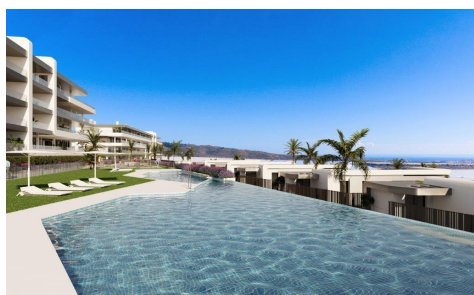

SSD24669F

**NEW BUILD RESIDENTIAL COMPLEX NEAR MUTXAMEL**

2

2

71m<sup>2</sup>

N/A

New Build Residential Complex Near Mutxamel with Sea Views and Golf Lifestyle Modern Apartments and Villas at Bonalba Golf, Alicante Discover this exceptional new residential complex near Mutxamel, ideally located front-line to the prestigious Bonalba Golf Resort. Offering stunning sea views, elegant architecture, and a peaceful natural setting, this development is designed for those seeking a high-quality lifestyle on the Costa Blanca. Just a short drive from Alicante, its international airport, and beautiful Mediterranean beaches, this location perfectly combines tranquillity with excellent connectivity. Stylish Homes with Spacious Terraces and Panoramic Views The development offers a wide selection of modern properties, including 2 and 3-bedroom