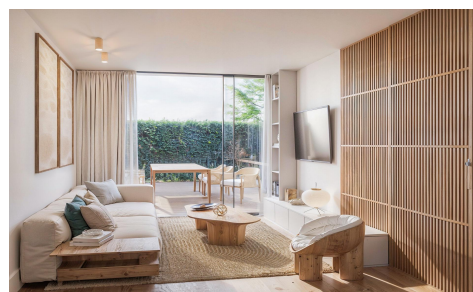

SSD12331Q

New Build Apartments in La Nucia Modern Living 64th 500

3

2

87m²

66m²

New Build Apartments in La NucÃ-a Modern Living in Ciudad del Deporte Near Benidorm Prime Location in La NucÃ-a on the Costa Blanca Discover this exceptional new residential development located in La NucÃ-a, one of the most desirable areas on the Costa Blanca. Set within the innovative Ciudad del Deporte district, this location offers a unique blend of modern infrastructure, natural surroundings and everyday convenience. Just 7 km from the beaches of Benidorm and Altea, La NucÃ-a is known for its peaceful environment, excellent sports facilities and high quality of life. The area also features international schools, shopping areas and all essential services within easy reach, making it ideal...(Ask for More Details!)