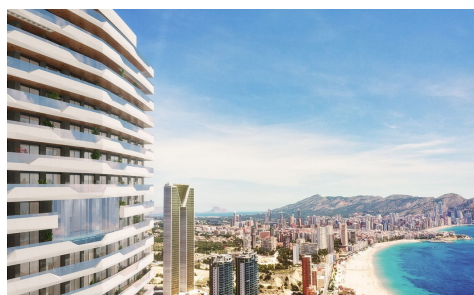

NEW CONSTRUCTION RESIDENTIAL IN PLAYA PONIENTE DE BENIDORM

2

2

80m²

N/A

NEW CONSTRUCTION RESIDENTIAL IN PLAYA PONIENTE DE BENIDORM !!! New residential sea views with 220 homes with 2, 3 and 4 bedrooms in a glass tower with spacious terraces with views. Equipment : Appliances: Hood, Oven and touch-control induction hob, Refrigerator, Dishwasher, Washing machine, Pre-installation for dryer and microwave. Shower screen with safety glass, Mirror, Lighting with LED spotlights Air conditioner Aerothermy The common areas are equipped with an adult pool, a children's pool, a spa, jacuzzis, a chill out area, a children's play area, two paddle courts, a garage, etc. The...(Ask for More Details!)