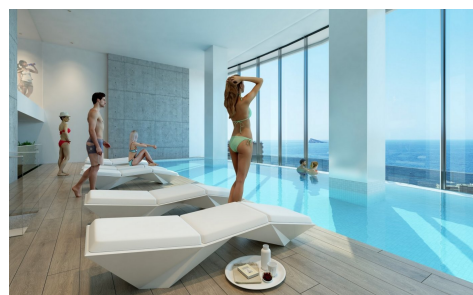

NEW CONSTRUCTION RESIDENTIAL IN PLAYA PONIENTE DE BENIDORM

2

2

80m²

N/A

NEW CONSTRUCTION RESIDENTIAL IN PLAYA PONIENTE DE BENIDORM !!! New residential sea views with 220 homes with 2, 3 and 4 bedrooms in a glass tower with spacious terraces with views. Equipment : Appliances: Hood, Oven and touch-control induction hob, Refrigerator, Dishwasher, Washing machine, Pre-installation for dryer and microwave. Shower screen with safety glass, Mirror, Lighting with LED spotlights Air conditioner Aerothermy The common areas are equipped with an adult pool, a children's pool, a spa, jacuzzis, a chill out area, a children's play area, two paddle courts, a garage, etc. The...(Ask for More Details!)