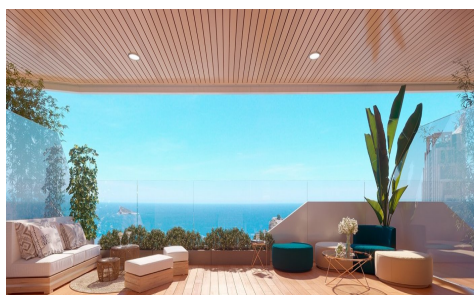

NEW CONSTRUCTION RESIDENTIAL IN PLAYA PONIENTE DE BENIDORM

2

2

80m²

N/A

NEW CONSTRUCTION RESIDENTIAL IN PLAYA PONIENTE DE BENIDORM !!! New residential sea views with 220 homes with 2, 3 and 4 bedrooms in a glass tower with spacious terraces with views. Equipment : Appliances: Hood, Oven and touch-control induction hob, Refrigerator, Dishwasher, Washing machine, Pre-installation for dryer and microwave. Shower screen with safety glass, Mirror, Lighting with LED spotlights Air conditioner Aerothermy The common areas are equipped with an adult pool, a children's pool, a spa, jacuzzis, a chill out area, a children's play area, two paddle courts, a garage, etc. The...(Ask for More Details!)